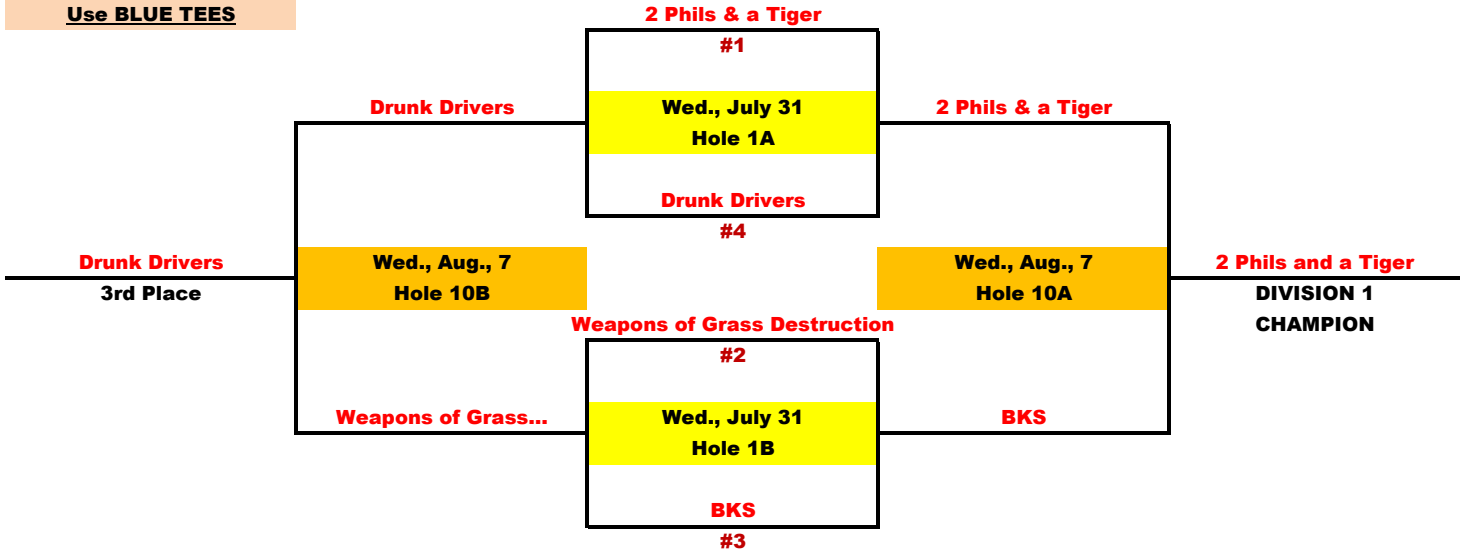

# Women's DPRD League Golf Tournament (2024)

## Division: 1, 2, 3

### DIVISION 2

Use BLUE / WHITE TEES

### DIVISION 3

White Tees