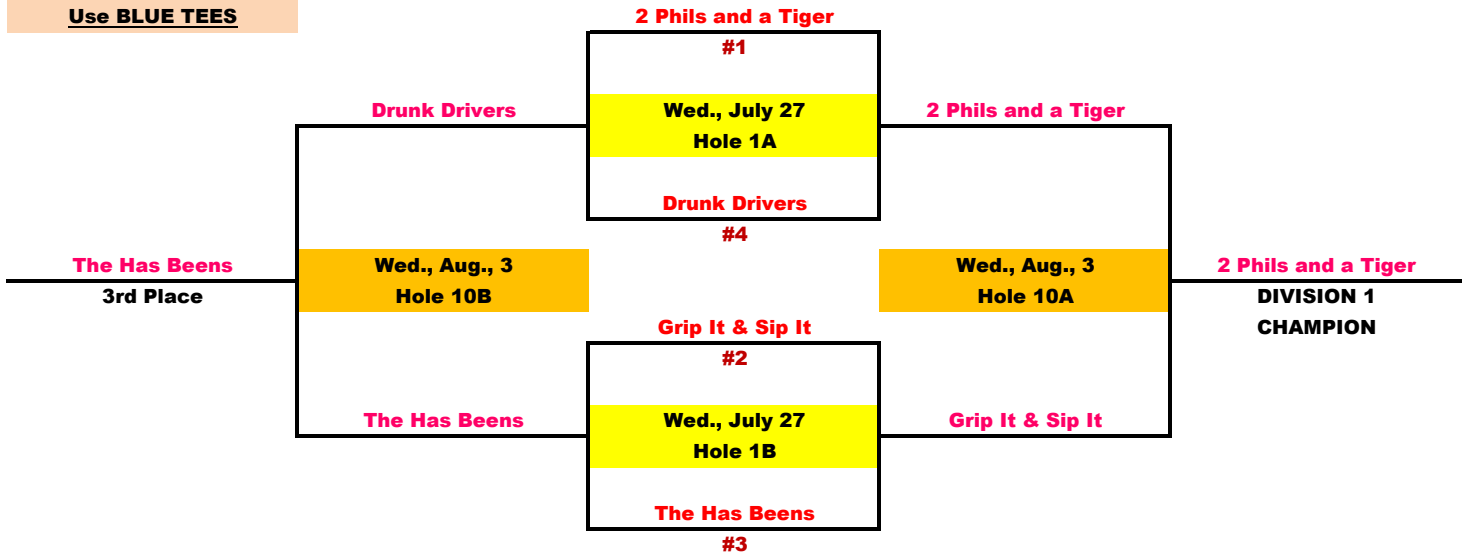

Women's DPRD "SUMMER" League Golf Tournament (2022)

Division: 1, 2, 3

DIVISION 1

Use BLUE TEES

DIVISION 2

Use BLUE / WHITE TEES

DIVISION 3

White Tees