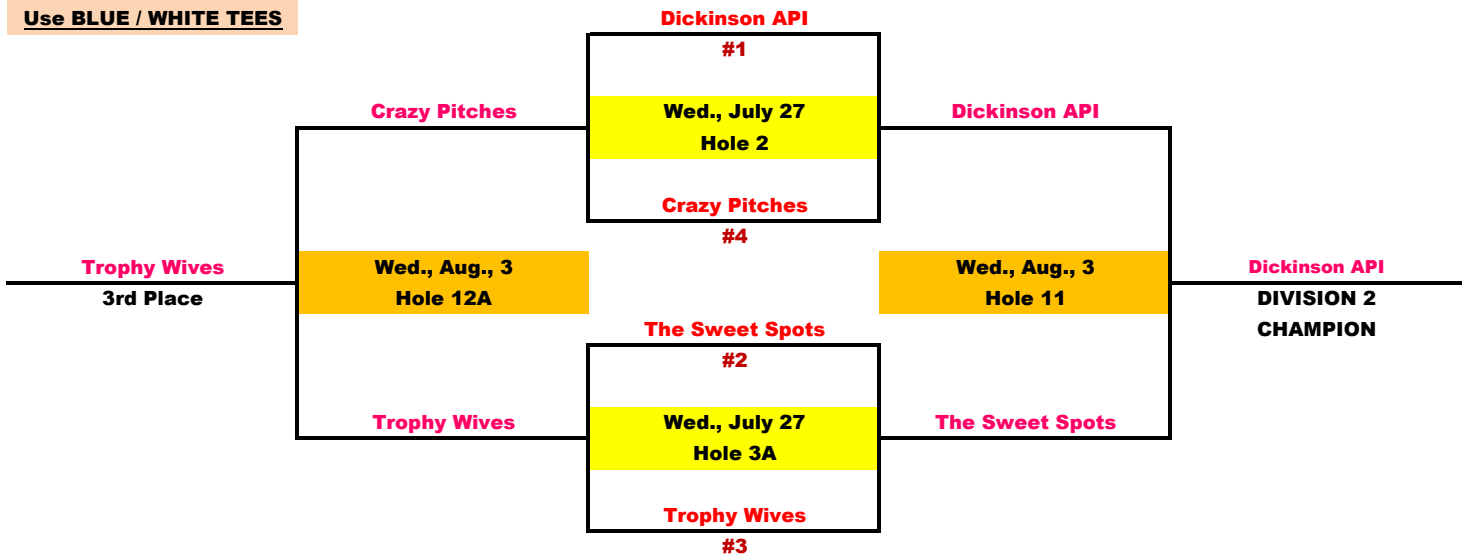

Women's DPRD "SUMMER" League Golf Tournament (2022)

Division: 1, 2, 3

DIVISION 1

Use BLUE TEES

DIVISION 2

Use BLUE / WHITE TEES

DIVISION 3

White Tees