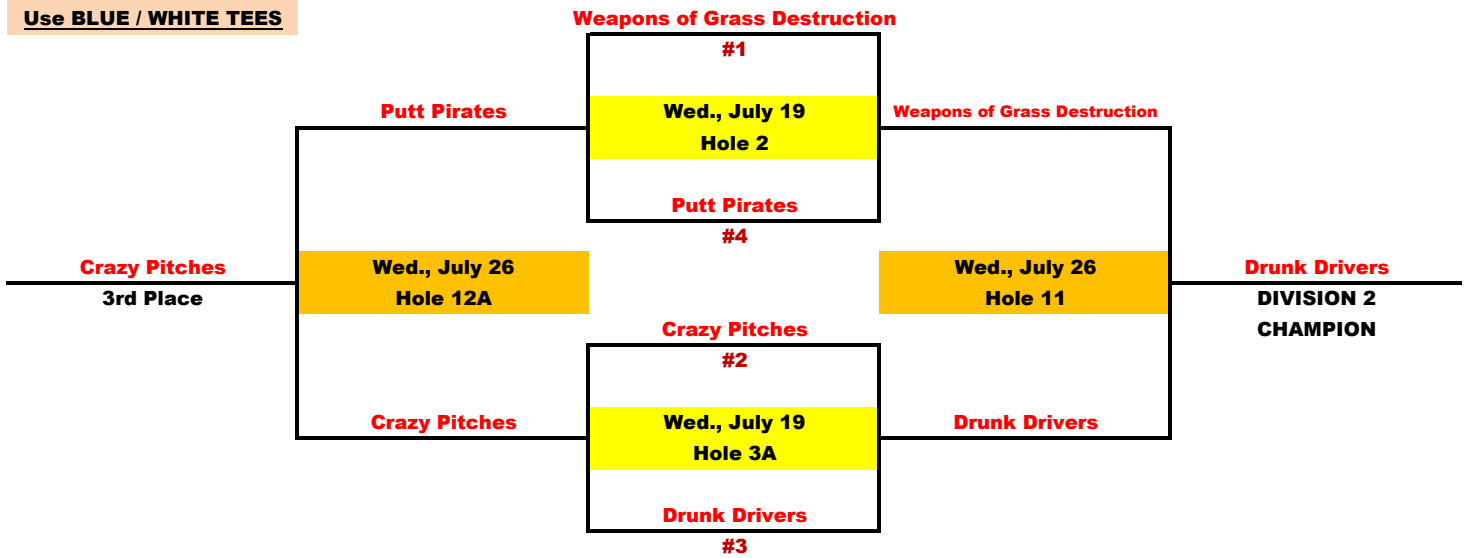

Women's DPRD League Golf Tournament (2023)

Division: 1, 2, 3

DIVISION 1

Use BLUE TEES

DIVISION 2

Use BLUE / WHITE TEES

DIVISION 3

White Tees