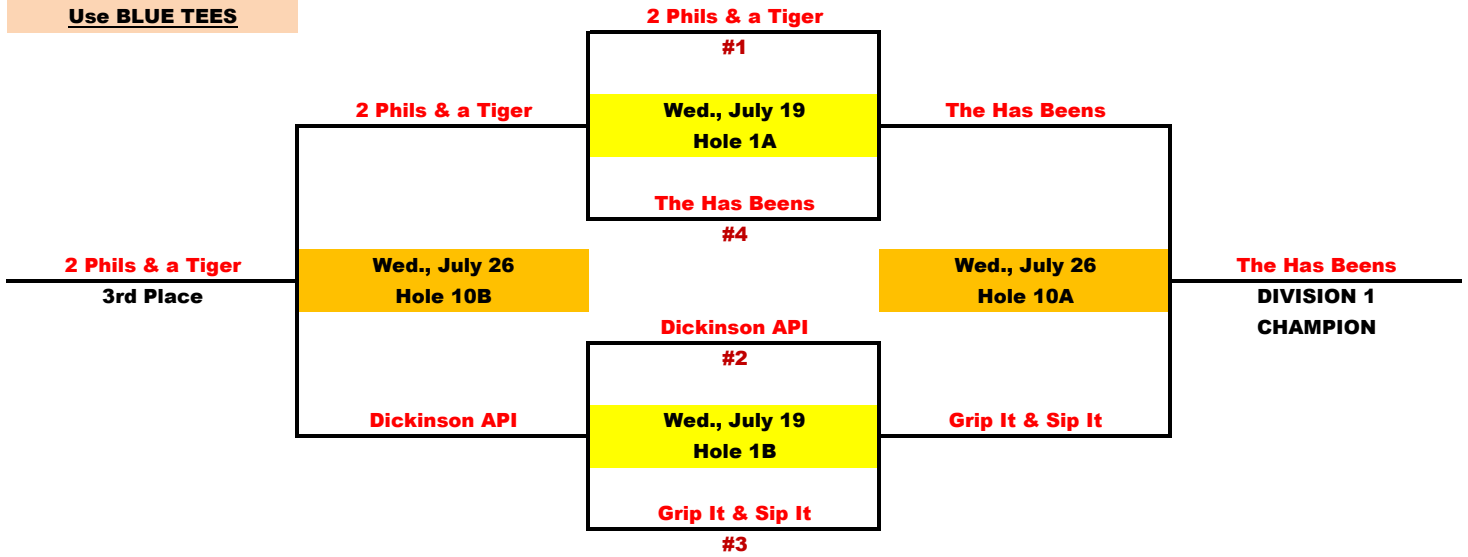

Women's DPRD League Golf Tournament (2023)

Division: 1, 2, 3

DIVISION 1

Use BLUE TEES

DIVISION 2

Use BLUE / WHITE TEES

DIVISION 3

White Tees