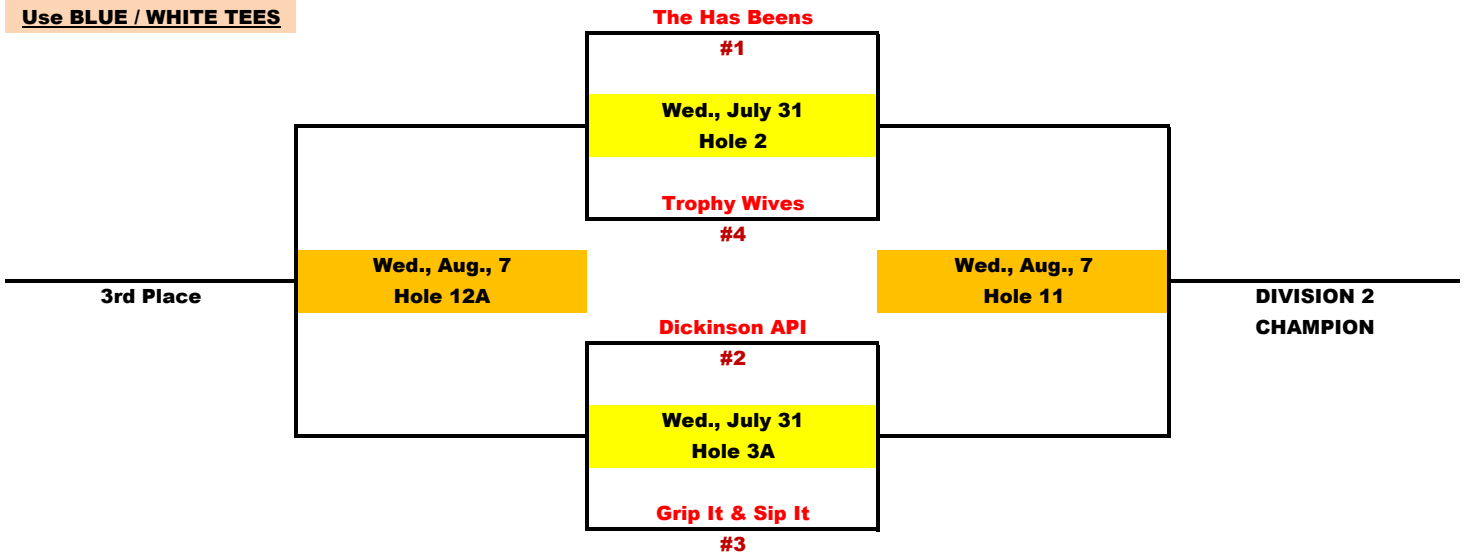

Women's DPRD League Golf Tournament (2024)

Division: 1, 2, 3

DIVISION 1

Use BLUE TEES

DIVISION 2

Use BLUE / WHITE TEES

DIVISION 3

White Tees