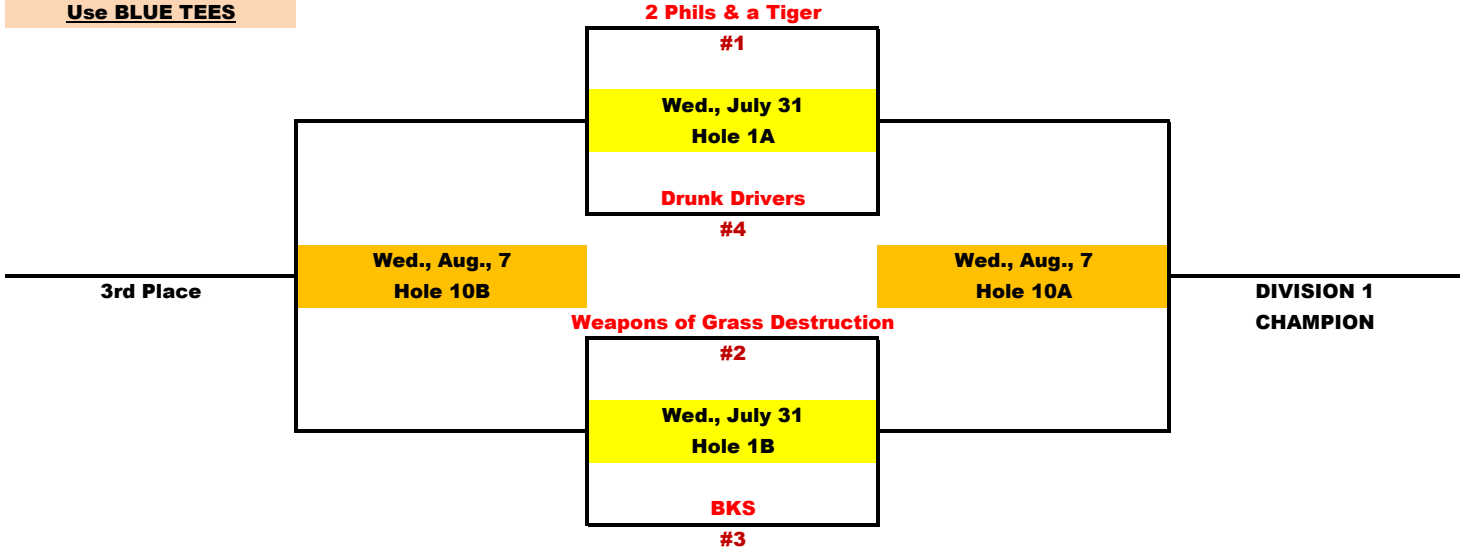

Women's DPRD League Golf Tournament (2024)

Division: 1, 2, 3

DIVISION 1

Use BLUE TEES

DIVISION 2

Use BLUE / WHITE TEES

DIVISION 3

White Tees