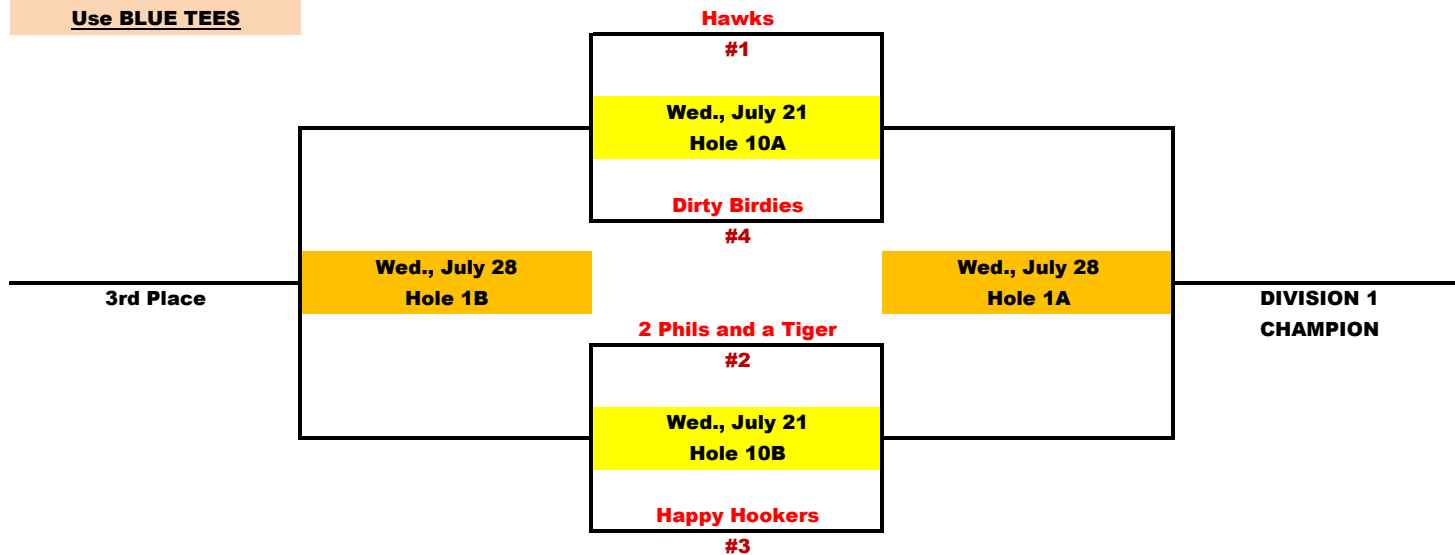

Women's DPRD "SUMMER" League Golf Tournament (2021)

Division: 1, 2, 3

DIVISION 1

Use BLUE TEES