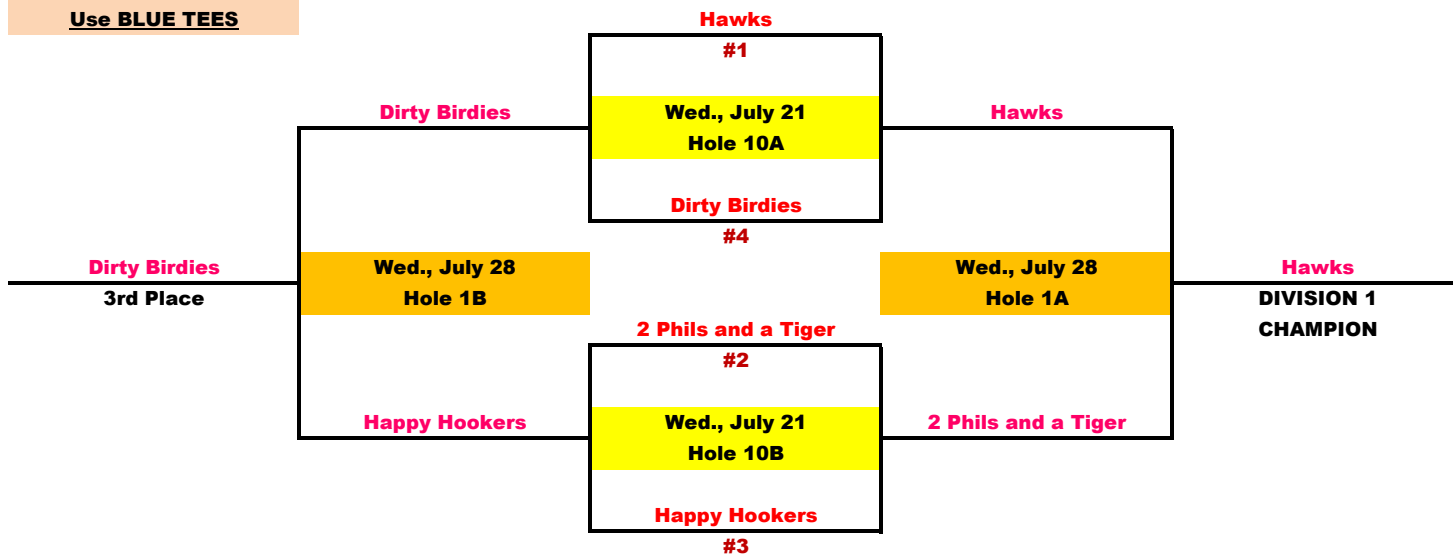

Women's DPRD "SUMMER" League Golf Tournament (2021)

Division: 1, 2, 3

DIVISION 1

Use BLUE TEES

DIVISION 2

Use BLUE TEES

DIVISION 3

White Tees