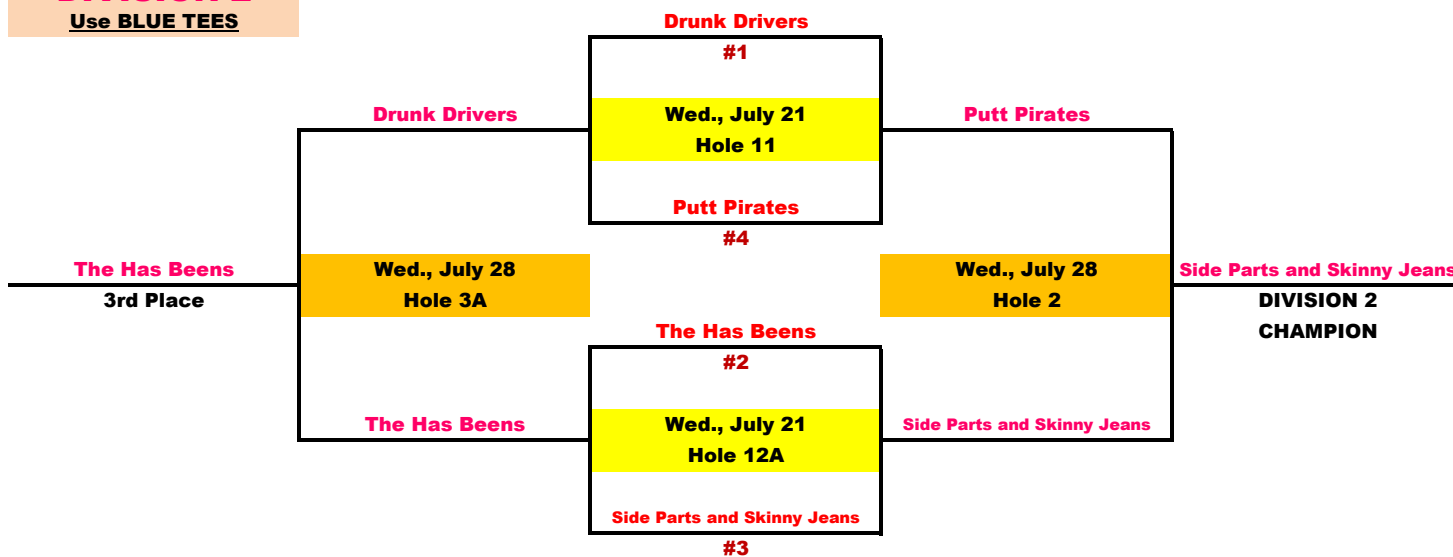

Women's DPRD "SUMMER" League Golf Tournament (2021)

Division: 1, 2, 3

DIVISION 1

Use BLUE TEES

DIVISION 2

Use BLUE TEES

DIVISION 3

White Tees