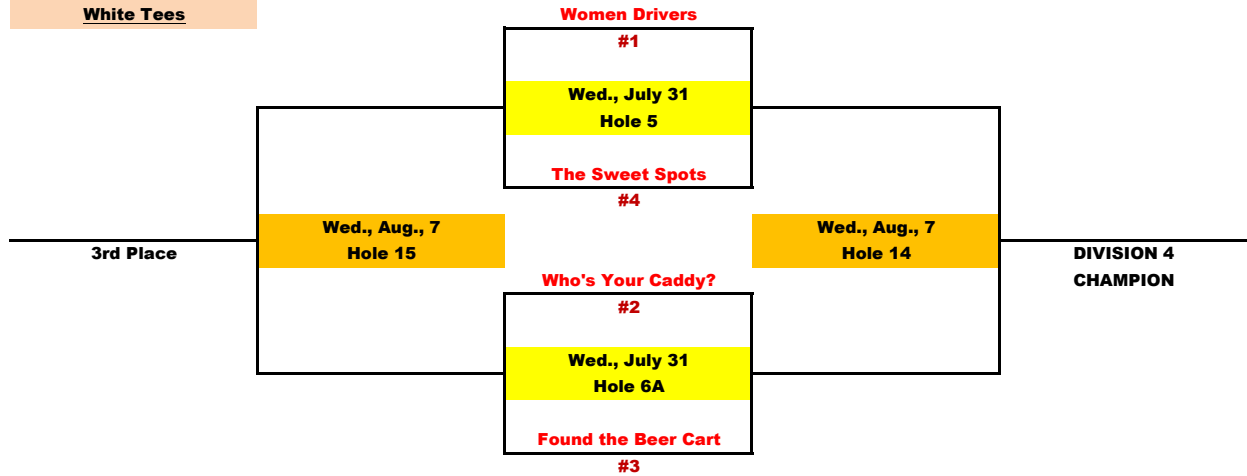

Women's DPRD League Golf Tournament (2024)

Division: 4, 5, 6

DIVISION 4

White Tees

DIVISION 5

White Tees

DIVISION 6

White Tees

Wed., July 31

(6 Team Tournament)

All teams play all 9 holes for a total score.
 The two low scores advance to Championship Match Play.
 The 3rd & 4th low scores advance to 3rd Place Match Play.
 The 5th & 6th scores advance to 5th Place Match Play.

Hole 8	Par then Bar w/ In da Middle
Hole 9A	No Regretzky's w/ Par Tee Girlz
Hole 9B	Big Bertha's w/ Sandbeggars