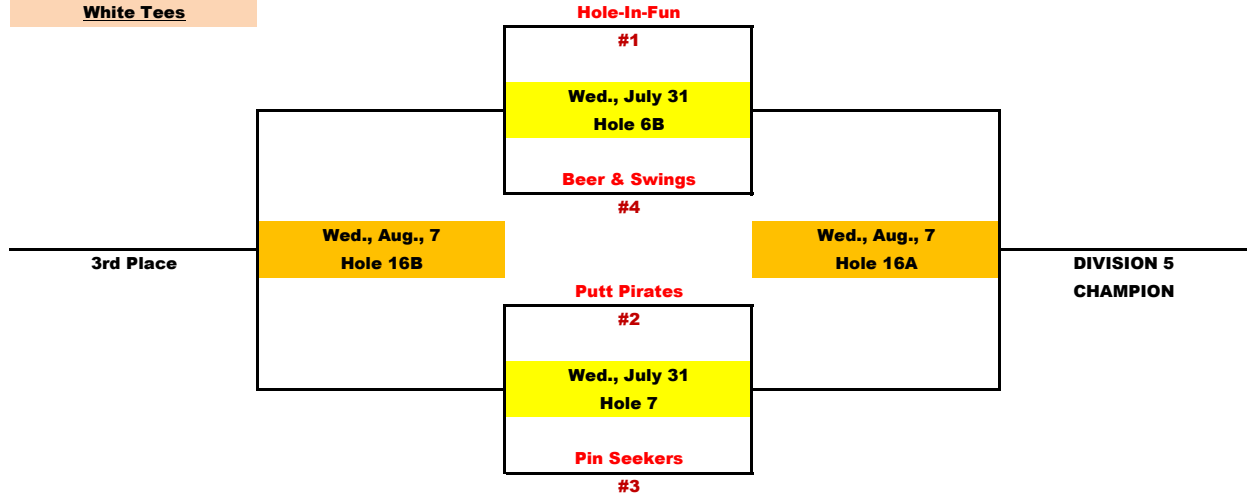

Women's DPRD League Golf Tournament (2024)

Division: 4, 5, 6

DIVISION 4

White Tees

DIVISION 5

White Tees

DIVISION 6

White Tees

Wed., July 31

(6 Team Tournament)

All teams play all 9 holes for a total score.
 The two low scores advance to Championship Match Play.
 The 3rd & 4th low scores advance to 3rd Place Match Play.
 The 5th & 6th scores advance to 5th Place Match Play.

Hole 8	Par then Bar w/ In da Middle
Hole 9A	No Regretzky's w/ Par Tee Girlz
Hole 9B	Big Bertha's w/ Sandbeggars