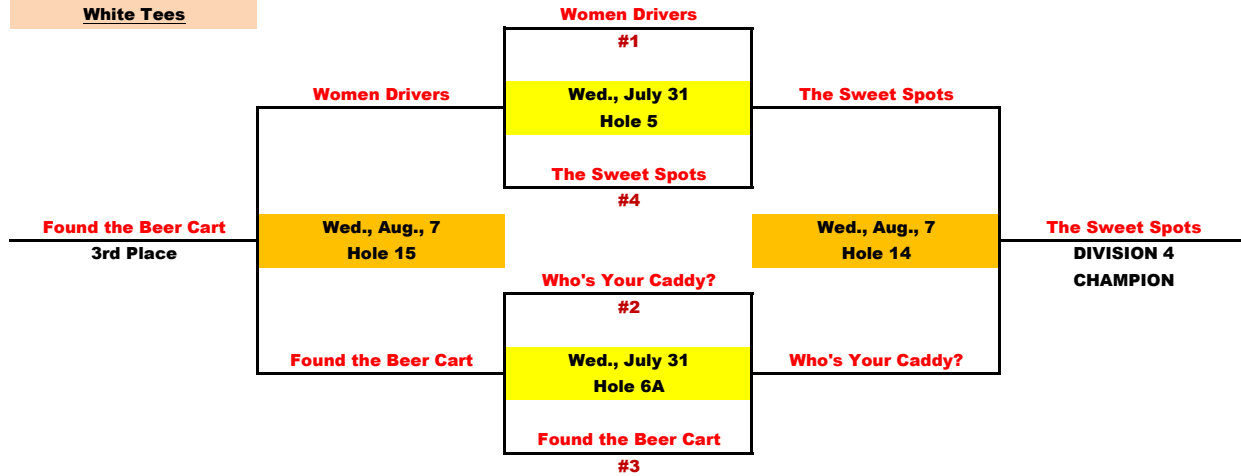

Women's DPRD League Golf Tournament (2024)

Division: 4, 5, 6

DIVISION 4

White Tees

DIVISION 5

White Tees

DIVISION 6

White Tees

(6 Team Tournament)

Wed., July 31

All teams play all 9 holes for a total score.
 The two low scores advance to Championship Match Play.
 The 3rd & 4th low scores advance to 3rd Place Match Play.
 The 5th & 6th scores advance to 5th Place Match Play.

Hole 8	Par then Bar (43) w/ In da Middle (48)
Hole 9A	No Regretzky's (47) w/ Par Tee Girlz (49)
Hole 9B	Big Bertha's (46) w/ Sandbeggars (53)