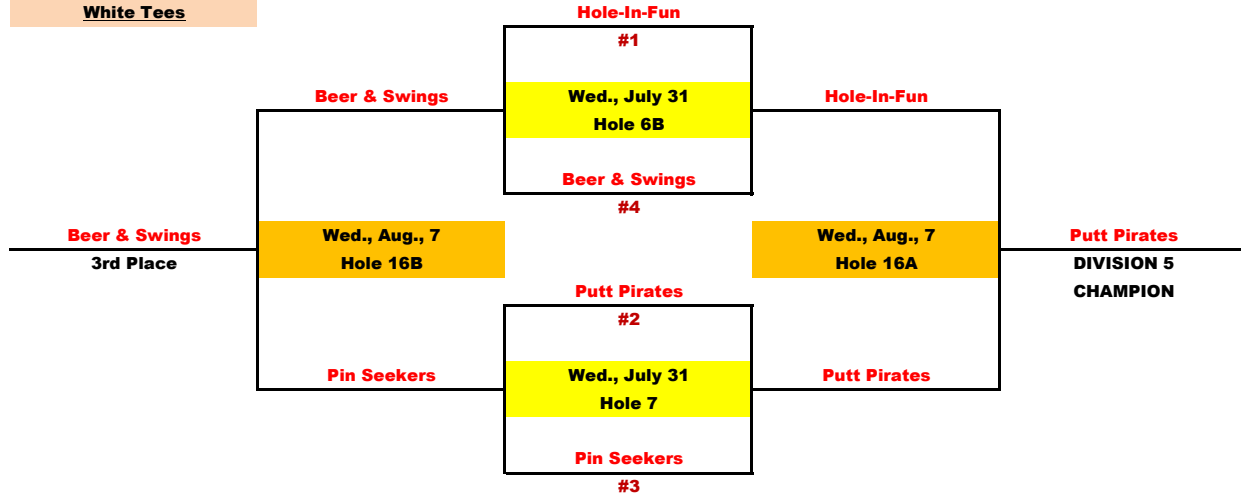

Women's DPRD League Golf Tournament (2024)

Division: 4, 5, 6

DIVISION 4

White Tees

DIVISION 5

White Tees

DIVISION 6

White Tees

(6 Team Tournament)

Wed., July 31

All teams play all 9 holes for a total score.
 The two low scores advance to Championship Match Play.
 The 3rd & 4th low scores advance to 3rd Place Match Play.
 The 5th & 6th scores advance to 5th Place Match Play.

Hole 8	Par then Bar (43) w/ In da Middle (48)
Hole 9A	No Regretzky's (47) w/ Par Tee Girlz (49)
Hole 9B	Big Bertha's (46) w/ Sandbeggars (53)